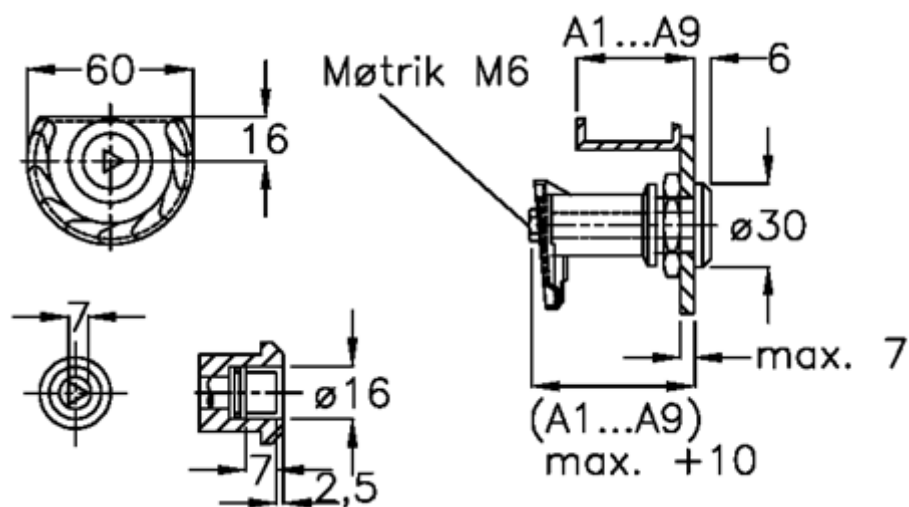

Article number: 209180241

Description: E+G Door lock
GN 119-DK-A4-NI

Measures

Door + frame thickness = 32-40

Measure type = A4